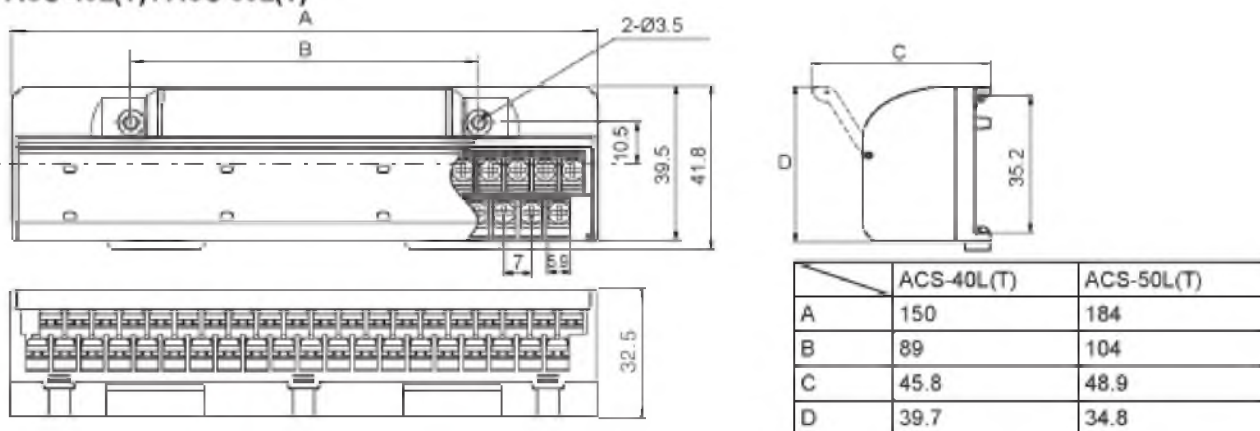

● ACS-40L(T) / ACS-50L(T)