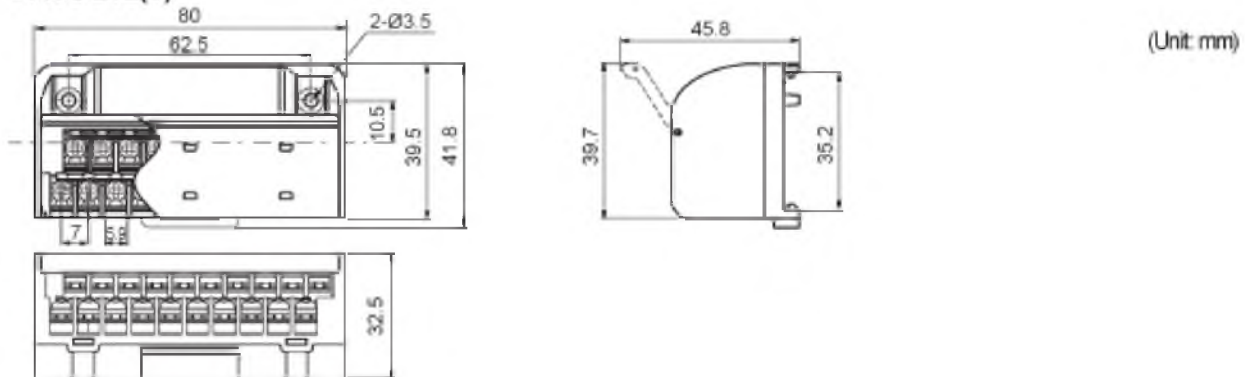

Model	ACS-20L	ACS-20T	ACS-40L	ACS-40T	ACS-50L	ACS-50T
Rated voltage	Max. 125VDC, 125VAC 50/60Hz					
Rated current	Max. 10A					
Common type	Left +COM Right -COM	Top +COM Bottom -COM	Left +COM Right -COM	Top +COM Bottom -COM	Left +COM Right -COM	Top +COM Bottom -COM
Number of terminals	20pcs		40pcs		50pcs	
Terminal pitch	7.0mm					
Applicable wires	Min. 1.25mm²					
Insulation resistance	Min. 1,000MΩ (at 500VDC megger)					
Dielectric strength	600VAC 50/60Hz for 1 minute					
Vibration resistance	0.75mm amplitude at frequency of 10~55Hz in each X,Y,Z direction for 2 hour					
Shock resistance	150m/s²(Approx. 15G) in X, Y, Z directions for 3 times					
Environ-ment	Ambient temperature	-15 to 55°C, Storage: -25 to 65°C				
	Ambient humidity	35 to 85%RH, Storage: 35 to 85%RH				
Material	CASE: MPPO, TERMINAL PIN: Brass					
Tightening torque	0.4 to 0.6 Nm					
Unit weight	Approx. 61g		Approx. 115g		Approx. 141g	

× Environment resistance is rated at no freezing or condensation.

Размеры

● ACS-20L(T)