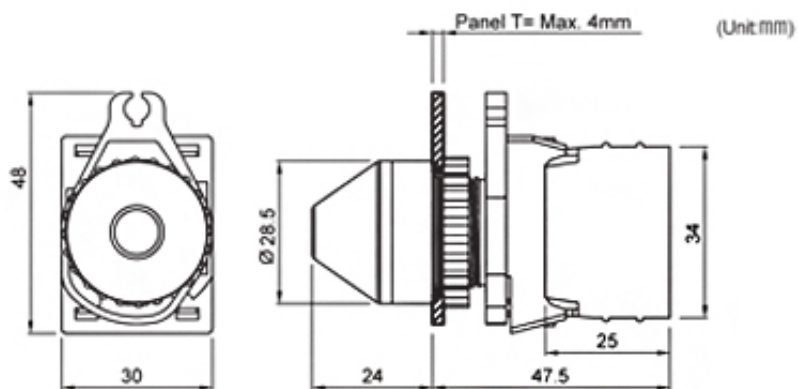

#### Информация для заказа

L	2	RR	-	L2	R	D
①	②	③		④	⑤	⑥

Classification	Ordering Information						Description	
	①	②	③	-	④	⑤		⑥
Model	L						Pilot lamps	
Dimension	2						Ø22/25	
	3						Ø30	
Appearance			RR				Round pilot lamps (Non-Flush)	
			RF				Round pilot lamps (Flush)	
Head Type					L1		DOME HEAD	
					L2		HORN HEAD	
					L3		FLAT HEAD	
Color					R		RED	
					B		BLUE	
					G		GREEN	
					Y		YELLOW	
					W		WHITE	
Contact						D	LED 12-24VDC/AC	
						L	LED 110-220VAC	

Model	LED	
	DC Type	AC Type
L2RR - L2□D	1EA	
" - " □L		1EA

※ Represents colors □ : R, B, G, Y, W  
● ● ● ● ○

- Improved visibility with high luminance LED
- Mounting hole layout : Ø22.5 / 25.5mm

### Размеры