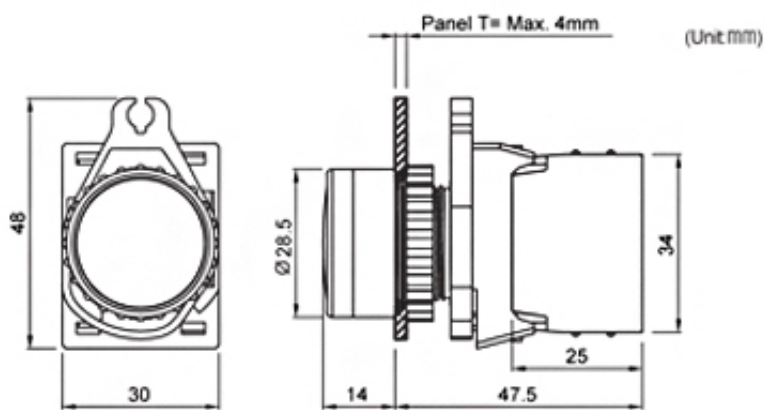

### Информация для заказа

L	2	RR	-	L2	R	D
①	②	③		④	⑤	⑥

Classification	Ordering Information						Description	
	①	②	③	-	④	⑤		⑥
Model	L						Pilot lamps	
Dimension	2						Ø22/25	
	3						Ø30	
Appearance			RR				Round pilot lamps (Non-Flush)	
			RF				Round pilot lamps (Flush)	
Head Type					L1		DOME HEAD	
					L2		HORN HEAD	
					L3		FLAT HEAD	
Color					R		RED	
					B		BLUE	
					G		GREEN	
					Y		YELLOW	
					W		WHITE	
Contact						D	LED 12-24VDC/AC	
						L	LED 110-220VAC	

Model	LED	
	DC Type	AC Type
L2RR - L3□D	1EA	
" - " □L		1EA

※ Represents colors □ : R, B, G, Y, W  
● ● ● ● ○

- Simple and elegant design
- Mounting hole layout :  $\varnothing 22.5 / 25.5\text{mm}$

### Размеры