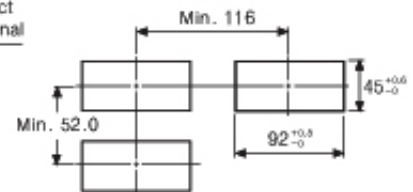

●MT4Y-□□-4N, 45, 46

●Panel cut-out

●MT4Y-□□-43, 44

●MT4Y-□□-40, 41, 42

10 Pin Hirose connector
(HIF3BD-10PA-2.54DS)

●MT4W-□□-4N (Indicator)

※There is no Relay contact output terminal block in indication type.

●Panel cut-out

●MT4W-□□-40-49

20 Pin Hirose connector
(HIF3BA-20PA-2.54DS)