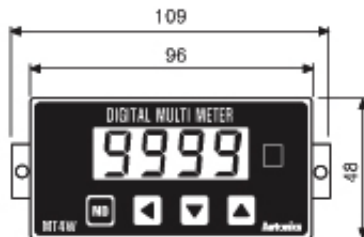

●MT4Y-□□-43, 44

●MT4Y-□□-40, 41, 42

<MT4Y-□□-45>

10 Pin Hirose connector
(HIF3BD-10PA-2.54DS)

●MT4W-□□-4N (Indicator)

※There is no Relay contact output terminal block in indication type.

< MT4W-□□-4N, MT4W-□□-40, 41 >