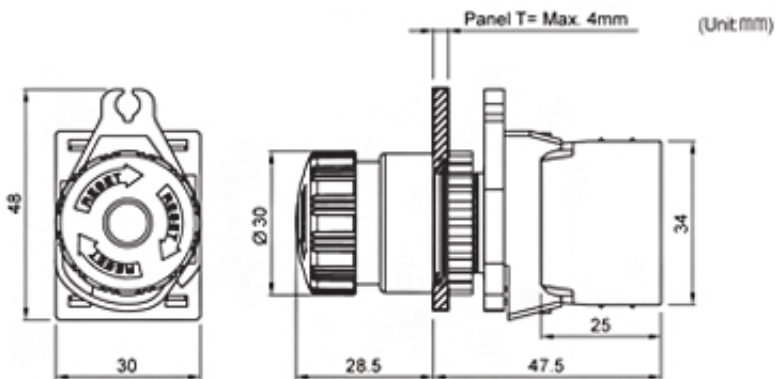

Model	Contacts	
	A Contact	B Contact
S2ER - E1RA	1EA	
" - " 2A	2EA	
" - " 3A	3EA	
" - " B		1EA
" - " 2B		2EA
" - " 3B		3EA
" - " AB	1EA	1EA
" - " 2AB	2EA	1EA
" - " A2B	1EA	2EA

- Space-saving design
- Mounting hole layout : $\varnothing 22.5 / 25.5\text{mm}$
- PUSH LOCK & TURN RESET

Размеры