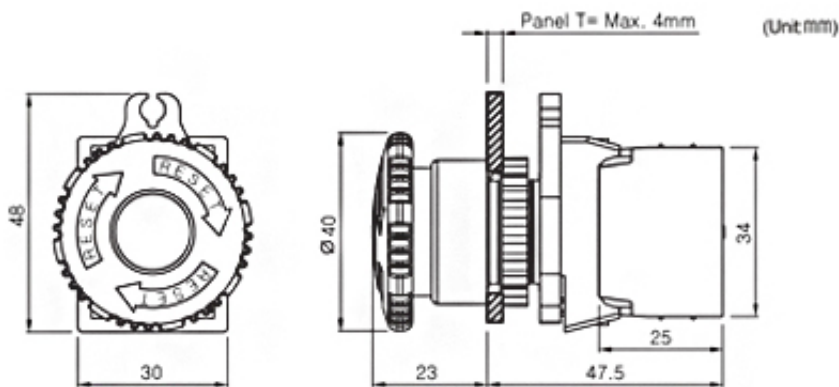

Model	Contacts	
	A Contact	B Contact
S2ER - E3RA	1EA	
" - " 2A	2EA	
" - " 3A	3EA	
" - " B		1EA
" - " 2B		2EA
" - " 3B		3EA
" - " AB	1EA	1EA
" - " 2AB	2EA	1EA
" - " A2B	1EA	2EA

- Simple and elegant design
- Mounting hole layout : Ø22.5 / 25.5mm
- PUSH LOCK & TURN RESET

Размеры