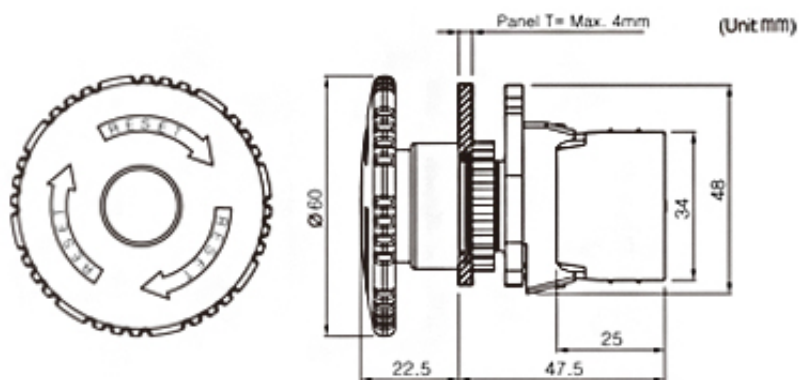

#### Информация для заказа

S	2	ER	-	E1	R	B	D
①	②	③		④	⑤	⑥	⑦

Classification	Ordering Information							Description	
	①	②	③	-	④	⑤	⑥		⑦
Model	S							Control switches	
Dimension	2							Ø22/25	
Appearance		ER						Emergency switches	
Operation				E1				Head Ø30(L) Push-Lock, Turn-Reset	
				E2				Head Ø30(S) Push-Lock, Turn-Reset	
				E3				Head Ø40 Push-Lock, Turn-Reset	
				E4				Head Ø40 Push-Lock, Turn-Reset(Illuminated)	
				E5				Head Ø60 Push-Lock, Turn-Reset	
Color					R			RED	
Contact / LED Block						A		A (Normal Open) 110VAC/10A, 250VAC/6A	
						B		B (Normal Close) 110VAC/10A, 250VAC/6A	
							D	LED 12-24VDC/AC	
							L	LED 110-220VAC	

Model	Contacts	
	A Contact	B Contact
S2ER - E5RA	1EA	
" - " 2A	2EA	
" - " 3A	3EA	
" - " B		1EA
" - " 2B		2EA
" - " 3B		3EA
" - " AB	1EA	1EA
" - " 2AB	2EA	1EA
" - " A2B	1EA	2EA

- Increasing user convenience with large size head (Ø60)
- Mounting hole layout : Ø22.5 / 25.5mm
- PUSH LOCK & TURN RESET

#### Размеры