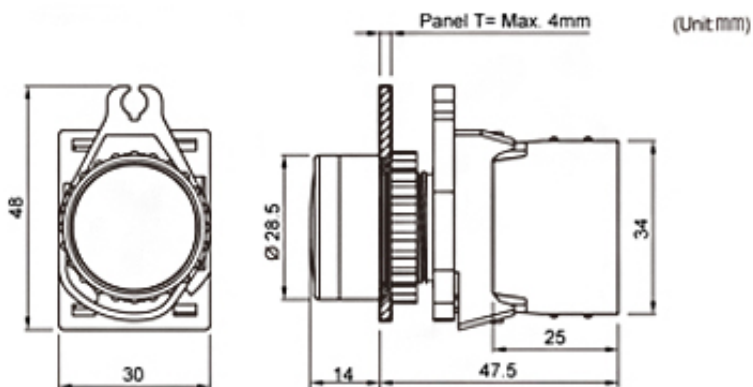

Информация для заказа

S	2	PR	-	P1	R	A	D
①	②	③		④	⑤	⑥	⑦

Classification	Ordering Information							Description		
	①	②	③	-	④	⑤	⑥		⑦	
Model	S								Control Switches	
Dimension	2								Ø22/25	
	3								Ø30	
Appearance			PR						Push button switches (Non-Flush)	
			PF						Push button switches (Flush)	
Operation					P1				Auto spring return (Non-Illuminated)	
					P3				Auto spring return (Illuminated)	
Color					R				RED	
					B				BLUE	
					G				GREEN	
					Y				YELLOW	
					K				BLACK (Available for Non-Illuminated type only)	
					W				WHITE (Available for Illuminated type only)	
Contact / LED Block						A			A (Normal open) 110VAC/10A, 250VAC/6A	
						B			B (Normal close) 110VAC/10A, 250VAC/6A	
							D		LED 12-24VDC/AC	
							L		LED 110-220VAC	

※ Represents colors □ : R, B, G, Y, W

- Simple and elegant design
- Mounting hole layout : $\varnothing 22.5 / 25.5\text{mm}$
- Mounting hole layout (SA - WL)

Размеры

По вопросам продаж и поддержки обращайтесь: