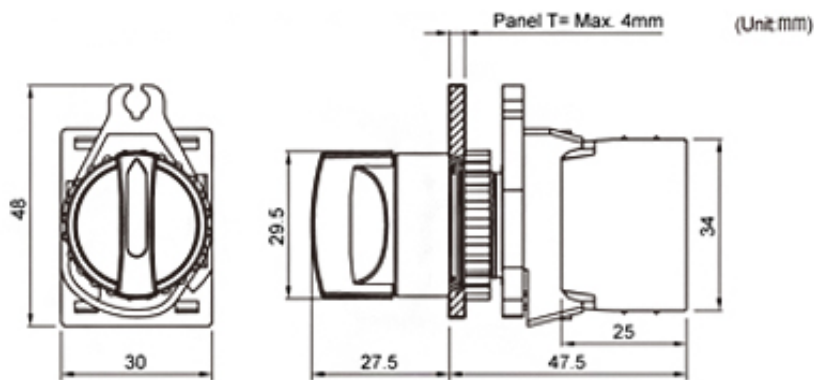

### Информация для заказа

<b>S</b>	<b>2</b>	<b>SR</b>	<b>-</b>	<b>S7</b>	<b>W</b>	<b>A</b>
①	②	③		④	⑤	⑥

Classification	Ordering Information						Description
	①	②	③	-	④	⑤	
Model	S						Control Switches
Dimension	2						Ø22/25
Appearance			SR				Selector Switches (Non-Flush)
			SF				Selector Switches (Flush)
Operation					S3		2 Positions maintained (Short lever)
					S4		2 Positions maintained (Long lever)
					S5		3 Positions Both auto spring return (Short lever)
					S6		3 Positions Both auto spring return (Long lever)
					S7		3 Positions Both maintained (Short lever)
					S8		3 Positions Both maintained (Long lever)
Color					R		RED
					W		WHITE
Contact						A	A (Normal Open) 110VAC/10A, 250VAC/6A 
						B	B (Normal Close) 110VAC/10A, 250VAC/6A 

	Model	Contacts		Model	Contacts			
		A Contact	B Contact		A Contact	B Contact		
2 Positions Maintained	S2SR - S3□A	1EA		S2SR - S7□2A	2EA			
	" - " □2A	2EA			" - " □2B	2EA		
	" - " □B	1EA				" - " □AB	1EA	1EA
	" - " □2B	2EA						
	" - " □AB	1EA	1EA					
3 Positions Both Auto Spring Return	S2SR - S5□2A	2EA		※ Represents colors □ : W, R				
	" - " □2B	2EA						
	" - " □AB	1EA	1EA					

- Smooth and Swift switch operation
- Mounting hole layout :  $\varnothing 22.5 / 25.5\text{mm}$

Размеры