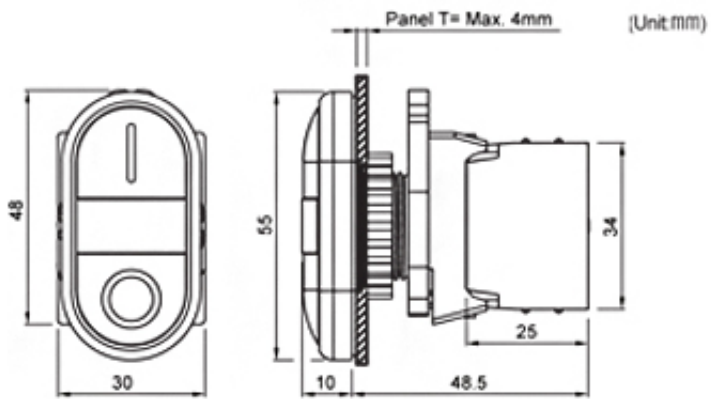

Информация для заказа

S	2	TR	-	P3	W	AB	D
①	②	③		④	⑤	⑥	⑦

Classification	Ordering Information							Description		
	①	②	③	-	④	⑤	⑥		⑦	
Model	S								Control Switches	
Dimension	2								Ø22/25	
Appearance			TR						Double push button switches	
Operation					P3				Spring return type, Illuminated	
Color						W			WHITE	
Contact / LED Block							A		A (Normal Open) 110VAC/10A, 250VAC/6A	
							B		B (Normal Close) 110VAC/10A, 250VAC/6A	
								D	LED 12-24VDC/AC	
								L	LED 110-220VAC	

Model	Contacts		LED	
	A Contact	B Contact	DC Type	AC Type
S2TR - P3WABD	1EA	1EA	1EA	
S2TR - P3WABL	1EA	1EA		1EA

- Soft streamlined design
- Mounting hole layout : Ø22.5 / 25.5mm

Размеры

По вопросам продаж и поддержки обращайтесь: