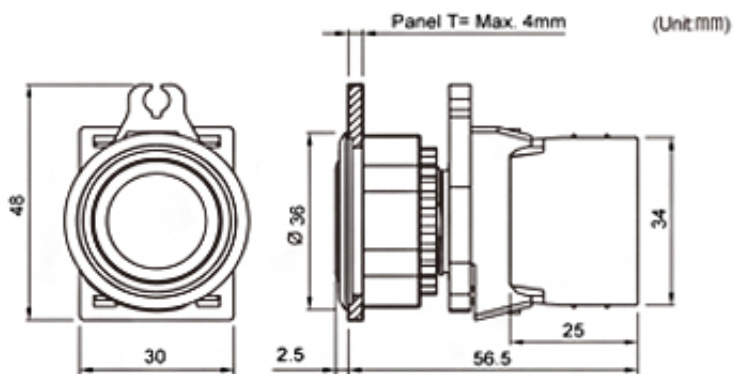

Model	Contacts	
	A Contact	B Contact
S3PF - P1□A	1EA	
" - " □2A	2EA	
" - " □3A	3EA	
" - " □B		1EA
" - " □2B		2EA
" - " □3B		3EA
" - " □AB	1EA	1EA
" - " □2AB	2EA	1EA
" - " □A2B	1EA	2EA

※ Represents colors □ : R, B, G, Y, K

○ Mounting hole layout : Ø30.5mm

Размеры