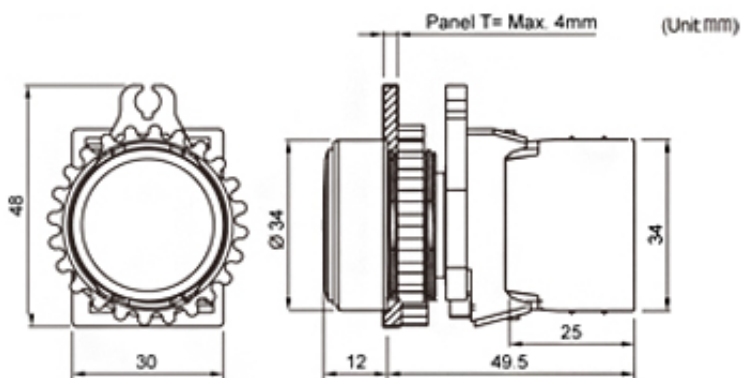

### Информация для заказа

<b>S</b>	<b>2</b>	<b>PR</b>	<b>-</b>	<b>P1</b>	<b>R</b>	<b>A</b>	<b>D</b>
①	②	③		④	⑤	⑥	⑦

Classification	Ordering Information							Description		
	①	②	③	-	④	⑤	⑥		⑦	
Model	S								Control Switches	
Dimension	2								Ø22/25	
	3								Ø30	
Appearance			PR						Push button switches (Non-Flush)	
			PF						Push button switches (Flush)	
Operation					P1				Auto spring return (Non-Illuminated)	
					P3				Auto spring return (Illuminated)	
Color					R				RED	
					B				BLUE	
					G				GREEN	
					Y				YELLOW	
					K				BLACK (Available for Non-Illuminated type only)	
					W				WHITE (Available for Illuminated type only)	
Contact / LED Block						A			A (Normal open) 110VAC/10A, 250VAC/6A	
						B			B (Normal close) 110VAC/10A, 250VAC/6A	
							D		LED 12-24VDC/AC	
							L		LED 110-220VAC	

Model	Contacts	
	A Contact	B Contact
S3PR - P1□A	1EA	
" - " □2A	2EA	
" - " □3A	3EA	
" - " □B		1EA
" - " □2B		2EA
" - " □3B		3EA
" - " □AB	1EA	1EA
" - " □2AB	2EA	1EA
" - " □A2B	1EA	2EA

※ Represents colors □ : R, B, G, Y, K

- Simple and elegant design
- Mounting hole layout : Ø30.5mm

#### Размеры